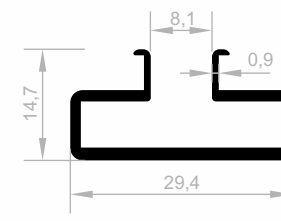

Shelf Profile

Dimensions Height Profile: 3000 mm - 6000 mm

JM 1207
SHELF PROFILE
WEIGHT : 0,254 kg/m

JM 1928
SHELF PROFILE
WEIGHT : 0,222 kg/m

JM 1978
SHELF PROFILE
WEIGHT : 0,283 kg/m

JM 1979
SHELF PROFILE
WEIGHT : 0,333 kg/m

JM 1767
SHELF PROFILE
WEIGHT : 0,217 kg/m

JM 3476
SHELF PROFILE
WEIGHT : 0,184 kg/m

JM 1208
SHELF PROFILE
WEIGHT : 0,176 kg/m

JM 8044
SHELF PROFILE
WEIGHT : 0,154 kg/m

JM 1508
SHELF PROFILE
WEIGHT : 0,199 kg/m

JM 1753
SHELF PROFILE
WEIGHT : 0,255 kg/m

JM 1225
SHELF PROFILE
WEIGHT : 0,292 kg/m

***Your solution partner in
Aluminum profile with its state-of-the-art
production infrastructure.***

Social Media

Follow our social media accounts to
be informed about our quality and innovative Aluminium profile designs
with the technologies we are constantly developing.