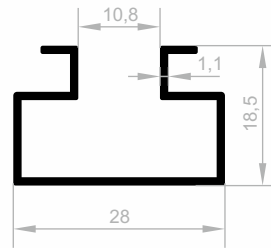

Shelf Profile

Dimensions Height Profile: 3000 mm - 6000 mm

JM 1207
SHELF PROFILE
WEIGHT : 0,254 kg/m

JM 1928
SHELF PROFILE
WEIGHT : 0,222 kg/m

JM 1978
SHELF PROFILE
WEIGHT : 0,283 kg/m

JM 1979
SHELF PROFILE
WEIGHT : 0,333 kg/m

JM 1767
SHELF PROFILE
WEIGHT : 0,217 kg/m

JM 3476
SHELF PROFILE
WEIGHT : 0,184 kg/m

JM 1208
SHELF PROFILE
WEIGHT : 0,176 kg/m

JM 8044
SHELF PROFILE
WEIGHT : 0,154 kg/m

JM 1508
SHELF PROFILE
WEIGHT : 0,199 kg/m

JM 1753
SHELF PROFILE
WEIGHT : 0,255 kg/m

JM 1225
SHELF PROFILE
WEIGHT : 0,292 kg/m

***Your solution partner in
Aluminum profile with its state-of-the-art
production infrastructure.***

Social Media

Follow our social media accounts to
be informed about our quality and innovative Aluminium profile designs
with the technologies we are constantly developing.