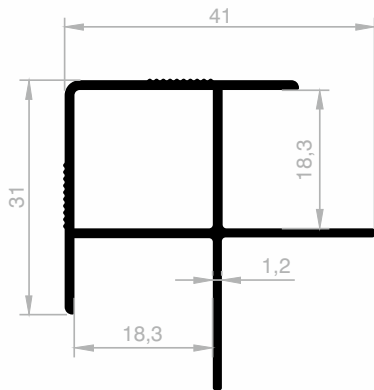

Shelf Profile

***Your solution partner in
Aluminum profile with its state-of-the-art
production infrastructure.***

Shelf Profile

Dimensions Height Profile: 3000 mm - 6000 mm

JM 3584
SHELF PROFILE
WEIGHT : 0,485 kg/m

JM 3579
PERFORATED SHELF PROFILE
WEIGHT : 0,495 kg/m

JM 3335
PERFORATED SHELF PROFILE
WEIGHT : 0,501 kg/m

JM 3336
PERFORATED SHELF PROFILE
WEIGHT : 0,480 kg/m

JM 3598
PERFORATED SHELF PROFILE
WEIGHT : 0,335 kg/m

JM 3585
SHELF PROFILE
WEIGHT : 0,380 kg/m

Shelf Profile

Dimensions Height Profile: 3000 mm - 6000 mm

JM 3580
SHELF PROFILE
WEIGHT : 0,345 kg/m

JM 3587
SHELF PROFILE
WEIGHT : 0,175 kg/m

JM 1210
SHELF PROFILE
WEIGHT : 0,478 kg/m

Shelf Profile

Dimensions Height Profile: 3000 mm - 6000 mm

JM 1207
SHELF PROFILE
WEIGHT : 0,254 kg/m

JM 1928
SHELF PROFILE
WEIGHT : 0,222 kg/m

JM 1978
SHELF PROFILE
WEIGHT : 0,283 kg/m

JM 1979
SHELF PROFILE
WEIGHT : 0,333 kg/m