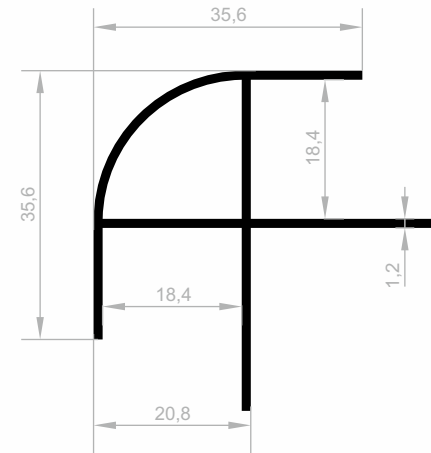

Shelf Profile

***Your solution partner in
Aluminum profile with its state-of-the-art
production infrastructure.***

Shelf Profile

Dimensions Height Profile: 3000 mm - 6000 mm

JM 3584
SHELF PROFILE
WEIGHT : 0,485 kg/m

JM 3585
SHELF PROFILE
WEIGHT : 0,380 kg/m

Shelf Profile

Dimensions Height Profile: 3000 mm - 6000 mm

JM 3580
SHELF PROFILE
WEIGHT : 0,345 kg/m

JM 3587
SHELF PROFILE
WEIGHT : 0,175 kg/m

JM 1210
SHELF PROFILE
WEIGHT : 0,478 kg/m

JM 1217
SHELF PROFILE
WEIGHT : 0,316 kg/m

JM 1119
SHELF PROFILE
WEIGHT : 0,363 kg/m

JM 1213
SHELF PROFILE
WEIGHT : 0,932 kg/m

Shelf Profile

Dimensions Height Profile: 3000 mm - 6000 mm

JM 1120
SHELF PROFILE
WEIGHT : 0,360 kg/m

Shelf Profile

Dimensions Height Profile: 3000 mm - 6000 mm

JM 1207
SHELF PROFILE
WEIGHT : 0,254 kg/m

JM 1928
SHELF PROFILE
WEIGHT : 0,222 kg/m

JM 1978
SHELF PROFILE
WEIGHT : 0,283 kg/m

JM 1979
SHELF PROFILE
WEIGHT : 0,333 kg/m