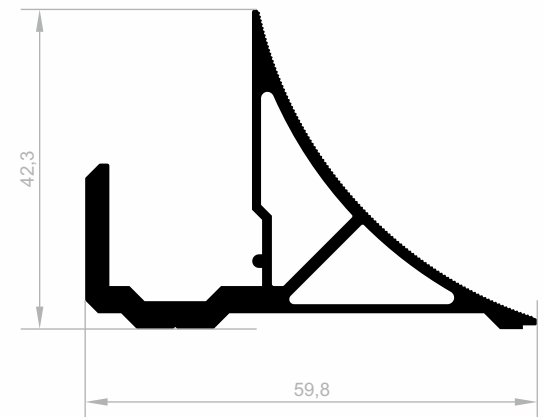

Shelf Profile

***Your solution partner in
Aluminum profile with its state-of-the-art
production infrastructure.***

Shelf Profile

Dimensions Height Profile: 3000 mm - 6000 mm

JM 3584
SHELF PROFILE
WEIGHT : 0,485 kg/m

JM 3585
SHELF PROFILE
WEIGHT : 0,380 kg/m

Shelf Profile

Dimensions Height Profile: 3000 mm - 6000 mm

JM 3580
SHELF PROFILE
WEIGHT : 0,345 kg/m

JM 3587
SHELF PROFILE
WEIGHT : 0,175 kg/m

JM 1210
SHELF PROFILE
WEIGHT : 0,478 kg/m

JM 1217
SHELF PROFILE
WEIGHT : 0,316 kg/m

JM 1119
SHELF PROFILE
WEIGHT : 0,363 kg/m

JM 1213
SHELF PROFILE
WEIGHT : 0,932 kg/m

Shelf Profile

Dimensions Height Profile: 3000 mm - 6000 mm

JM 1120
SHELF PROFILE
WEIGHT : 0,360 kg/m

Shelf Profile

Dimensions Height Profile: 3000 mm - 6000 mm

JM 1207
SHELF PROFILE
WEIGHT : 0,254 kg/m

JM 1928
SHELF PROFILE
WEIGHT : 0,222 kg/m

JM 1978
SHELF PROFILE
WEIGHT : 0,283 kg/m

JM 1979
SHELF PROFILE
WEIGHT : 0,333 kg/m