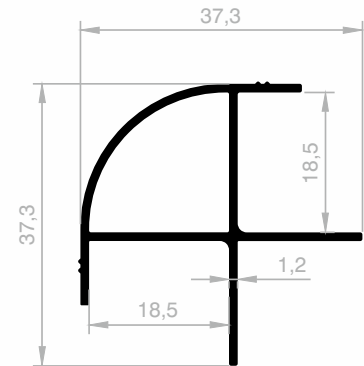

Shelf Profile

***Your solution partner in
Aluminum profile with its state-of-the-art
production infrastructure.***

Shelf Profile

Dimensions Height Profile: 3000 mm - 6000 mm

JM 3584
SHELF PROFILE
WEIGHT : 0,485 kg/m

JM 3579
PERFORATED SHELF PROFILE
WEIGHT : 0,495 kg/m

JM 3335
PERFORATED SHELF PROFILE
WEIGHT : 0,501 kg/m

JM 3336
PERFORATED SHELF PROFILE
WEIGHT : 0,480 kg/m

JM 3598
PERFORATED SHELF PROFILE
WEIGHT : 0,335 kg/m

JM 3585
SHELF PROFILE
WEIGHT : 0,380 kg/m

Shelf Profile

Dimensions Height Profile: 3000 mm - 6000 mm

JM 3580
SHELF PROFILE
WEIGHT : 0,345 kg/m

JM 3587
SHELF PROFILE
WEIGHT : 0,175 kg/m

JM 1210
SHELF PROFILE
WEIGHT : 0,478 kg/m

JM 1217
SHELF PROFILE
WEIGHT : 0,316 kg/m

JM 1119
SHELF PROFILE
WEIGHT : 0,363 kg/m

JM 1213
SHELF PROFILE
WEIGHT : 0,932 kg/m

Shelf Profile

Dimensions Height Profile: 3000 mm - 6000 mm

JM 1120
SHELF PROFILE
WEIGHT : 0,360 kg/m