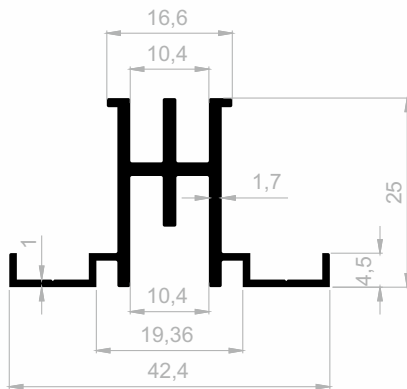

Shelf Profile

***Your solution partner in
Aluminum profile with its state-of-the-art
production infrastructure.***

Shelf Profile

Dimensions Height Profile: 3000 mm - 6000 mm

JM 3584
SHELF PROFILE
WEIGHT : 0,485 kg/m

JM 3579
PERFORATED SHELF PROFILE
WEIGHT : 0,495 kg/m

JM 3335
PERFORATED SHELF PROFILE
WEIGHT : 0,501 kg/m

JM 3336
PERFORATED SHELF PROFILE
WEIGHT : 0,480 kg/m

JM 3598
PERFORATED SHELF PROFILE
WEIGHT : 0,335 kg/m

JM 3585
SHELF PROFILE
WEIGHT : 0,380 kg/m

Shelf Profile

Dimensions Height Profile: 3000 mm - 6000 mm

JM 3580
SHELF PROFILE
WEIGHT : 0,345 kg/m

JM 3587
SHELF PROFILE
WEIGHT : 0,175 kg/m

JM 1210
SHELF PROFILE
WEIGHT : 0,478 kg/m

Shelf Profile

Dimensions Height Profile: 3000 mm - 6000 mm

JM 1207
SHELF PROFILE
WEIGHT : 0,254 kg/m

JM 1928
SHELF PROFILE
WEIGHT : 0,222 kg/m

JM 1978
SHELF PROFILE
WEIGHT : 0,283 kg/m

JM 1979
SHELF PROFILE
WEIGHT : 0,333 kg/m