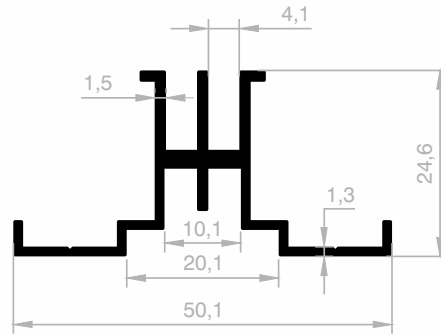

Shelf Profile

***Your solution partner in
Aluminum profile with its state-of-the-art
production infrastructure.***

Shelf Profile

Dimensions Height Profile: 3000 mm - 6000 mm

JM 3584
SHELF PROFILE
WEIGHT : 0,485 kg/m

JM 3579
PERFORATED SHELF PROFILE
WEIGHT : 0,495 kg/m

JM 3335
PERFORATED SHELF PROFILE
WEIGHT : 0,501 kg/m

JM 3336
PERFORATED SHELF PROFILE
WEIGHT : 0,480 kg/m

JM 3598
PERFORATED SHELF PROFILE
WEIGHT : 0,335 kg/m

JM 3585
SHELF PROFILE
WEIGHT : 0,380 kg/m

Shelf Profile

Dimensions Height Profile: 3000 mm - 6000 mm

JM 3580
SHELF PROFILE
WEIGHT : 0,345 kg/m

JM 3587
SHELF PROFILE
WEIGHT : 0,175 kg/m

JM 1210
SHELF PROFILE
WEIGHT : 0,478 kg/m

Shelf Profile

Dimensions Height Profile: 3000 mm - 6000 mm

JM 1207
SHELF PROFILE
WEIGHT : 0,254 kg/m

JM 1928
SHELF PROFILE
WEIGHT : 0,222 kg/m

JM 1978
SHELF PROFILE
WEIGHT : 0,283 kg/m

JM 1979
SHELF PROFILE
WEIGHT : 0,333 kg/m