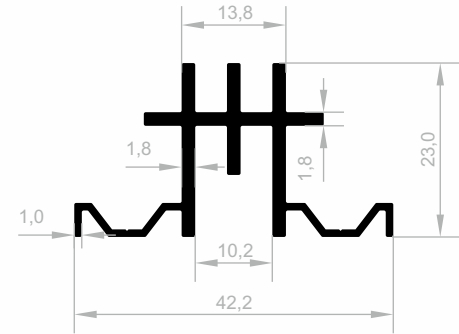

JM 3335
PERFORATED SHELF PROFILE
WEIGHT : 0,501 kg/m