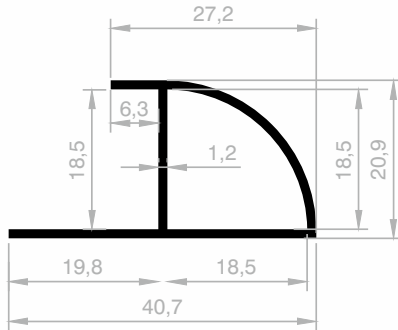

Shelf Profile

***Your solution partner in
Aluminum profile with its state-of-the-art
production infrastructure.***

Shelf Profile

Dimensions Height Profile: 3000 mm - 6000 mm

JM 3584
SHELF PROFILE
WEIGHT : 0,485 kg/m

JM 3579
PERFORATED SHELF PROFILE
WEIGHT : 0,495 kg/m

JM 3335
PERFORATED SHELF PROFILE
WEIGHT : 0,501 kg/m

JM 3336
PERFORATED SHELF PROFILE
WEIGHT : 0,480 kg/m

JM 3598
PERFORATED SHELF PROFILE
WEIGHT : 0,335 kg/m

JM 3585
SHELF PROFILE
WEIGHT : 0,380 kg/m

Shelf Profile

Dimensions Height Profile: 3000 mm - 6000 mm

JM 3580
SHELF PROFILE
WEIGHT : 0,345 kg/m

JM 3587
SHELF PROFILE
WEIGHT : 0,175 kg/m

JM 1210
SHELF PROFILE
WEIGHT : 0,478 kg/m

JM 1217
SHELF PROFILE
WEIGHT : 0,316 kg/m

JM 1119
SHELF PROFILE
WEIGHT : 0,363 kg/m

JM 1213
SHELF PROFILE
WEIGHT : 0,932 kg/m

Shelf Profile

Dimensions Height Profile: 3000 mm - 6000 mm

JM 1120
SHELF PROFILE
WEIGHT : 0,360 kg/m