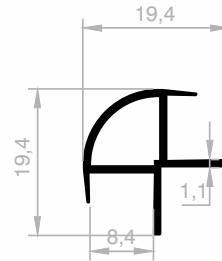

Shelf Profile

***Your solution partner in
Aluminum profile with its state-of-the-art
production infrastructure.***

Shelf Profile

Dimensions Height Profile: 3000 mm - 6000 mm

JM 3584
SHELF PROFILE
WEIGHT : 0,485 kg/m

JM 3579
PERFORATED SHELF PROFILE
WEIGHT : 0,495 kg/m

JM 3335
PERFORATED SHELF PROFILE
WEIGHT : 0,501 kg/m

JM 3336
PERFORATED SHELF PROFILE
WEIGHT : 0,480 kg/m

JM 3598
PERFORATED SHELF PROFILE
WEIGHT : 0,335 kg/m

JM 3585
SHELF PROFILE
WEIGHT : 0,380 kg/m

Shelf Profile

Dimensions Height Profile: 3000 mm - 6000 mm

JM 3580
SHELF PROFILE
WEIGHT : 0,345 kg/m

JM 3587
SHELF PROFILE
WEIGHT : 0,175 kg/m

JM 1210
SHELF PROFILE
WEIGHT : 0,478 kg/m

JM 1217
SHELF PROFILE
WEIGHT : 0,316 kg/m

JM 1119
SHELF PROFILE
WEIGHT : 0,363 kg/m

JM 1213
SHELF PROFILE
WEIGHT : 0,932 kg/m

Shelf Profile

Dimensions Height Profile: 3000 mm - 6000 mm

JM 1120
SHELF PROFILE
WEIGHT : 0,360 kg/m