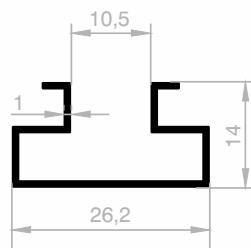

Shelf Profile

Dimensions Height Profile: 3000 mm - 6000 mm

JM 1207
SHELF PROFILE
WEIGHT : 0,254 kg/m

JM 1928
SHELF PROFILE
WEIGHT : 0,222 kg/m

JM 1978
SHELF PROFILE
WEIGHT : 0,283 kg/m

JM 1979
SHELF PROFILE
WEIGHT : 0,333 kg/m

JM 1767
SHELF PROFILE
WEIGHT : 0,217 kg/m

JM 3476
SHELF PROFILE
WEIGHT : 0,184 kg/m

JM 1208
SHELF PROFILE
WEIGHT : 0,176 kg/m

JM 8044
SHELF PROFILE
WEIGHT : 0,154 kg/m

JM 1508
SHELF PROFILE
WEIGHT : 0,199 kg/m

JM 1753
SHELF PROFILE
WEIGHT : 0,255 kg/m

JM 1225
SHELF PROFILE
WEIGHT : 0,292 kg/m

***Your solution partner in
Aluminum profile with its state-of-the-art
production infrastructure.***

Social Media

Follow our social media accounts to
be informed about our quality and innovative Aluminium profile designs
with the technologies we are constantly developing.