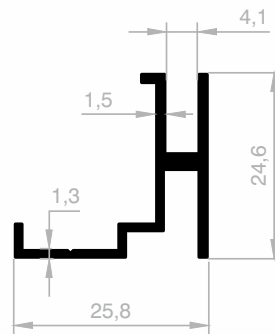

Shelf Profile

***Your solution partner in
Aluminum profile with its state-of-the-art
production infrastructure.***

Shelf Profile

Dimensions Height Profile: 3000 mm - 6000 mm

JM 3584
SHELF PROFILE
WEIGHT : 0,485 kg/m

JM 3579
PERFORATED SHELF PROFILE
WEIGHT : 0,495 kg/m

JM 3335
PERFORATED SHELF PROFILE
WEIGHT : 0,501 kg/m

JM 3336
PERFORATED SHELF PROFILE
WEIGHT : 0,480 kg/m

JM 3598
PERFORATED SHELF PROFILE
WEIGHT : 0,335 kg/m

JM 3585
SHELF PROFILE
WEIGHT : 0,380 kg/m

Shelf Profile

Dimensions Height Profile: 3000 mm - 6000 mm

JM 3580
SHELF PROFILE
WEIGHT : 0,345 kg/m

JM 3587
SHELF PROFILE
WEIGHT : 0,175 kg/m

JM 1210
SHELF PROFILE
WEIGHT : 0,478 kg/m

Shelf Profile

Dimensions Height Profile: 3000 mm - 6000 mm

JM 1207
SHELF PROFILE
WEIGHT : 0,254 kg/m

JM 1928
SHELF PROFILE
WEIGHT : 0,222 kg/m

JM 1978
SHELF PROFILE
WEIGHT : 0,283 kg/m

JM 1979
SHELF PROFILE
WEIGHT : 0,333 kg/m