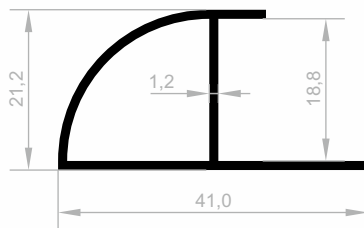

Shelf Profile

***Your solution partner in
Aluminum profile with its state-of-the-art
production infrastructure.***

Shelf Profile

Dimensions Height Profile: 3000 mm - 6000 mm

JM 3584
SHELF PROFILE
WEIGHT : 0,485 kg/m

JM 3585
SHELF PROFILE
WEIGHT : 0,380 kg/m

Shelf Profile

Dimensions Height Profile: 3000 mm - 6000 mm

JM 3580
SHELF PROFILE
WEIGHT : 0,345 kg/m

JM 3587
SHELF PROFILE
WEIGHT : 0,175 kg/m

JM 1210
SHELF PROFILE
WEIGHT : 0,478 kg/m

JM 1217
SHELF PROFILE
WEIGHT : 0,316 kg/m

JM 1119
SHELF PROFILE
WEIGHT : 0,363 kg/m

JM 1213
SHELF PROFILE
WEIGHT : 0,932 kg/m

Shelf Profile

Dimensions Height Profile: 3000 mm - 6000 mm

JM 1120
SHELF PROFILE
WEIGHT : 0,360 kg/m

Shelf Profile

Dimensions Height Profile: 3000 mm - 6000 mm

JM 1207
SHELF PROFILE
WEIGHT : 0,254 kg/m

JM 1928
SHELF PROFILE
WEIGHT : 0,222 kg/m

JM 1978
SHELF PROFILE
WEIGHT : 0,283 kg/m

JM 1979
SHELF PROFILE
WEIGHT : 0,333 kg/m