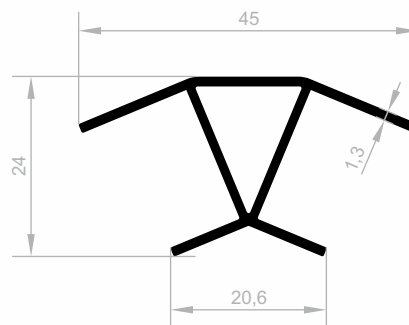

Shelf Profile

***Your solution partner in
Aluminum profile with its state-of-the-art
production infrastructure.***

Shelf Profile

Dimensions Height Profile: 3000 mm - 6000 mm

JM 3584
SHELF PROFILE
WEIGHT : 0,485 kg/m

JM 3585
SHELF PROFILE
WEIGHT : 0,380 kg/m

Shelf Profile

Dimensions Height Profile: 3000 mm - 6000 mm

JM 3580
SHELF PROFILE
WEIGHT : 0,345 kg/m

JM 3587
SHELF PROFILE
WEIGHT : 0,175 kg/m

JM 1210
SHELF PROFILE
WEIGHT : 0,478 kg/m

JM 1217
SHELF PROFILE
WEIGHT : 0,316 kg/m

JM 1119
SHELF PROFILE
WEIGHT : 0,363 kg/m

JM 1213
SHELF PROFILE
WEIGHT : 0,932 kg/m

Shelf Profile

Dimensions Height Profile: 3000 mm - 6000 mm

JM 1120
SHELF PROFILE
WEIGHT : 0,360 kg/m

Shelf Profile

Dimensions Height Profile: 3000 mm - 6000 mm

JM 1207
SHELF PROFILE
WEIGHT : 0,254 kg/m

JM 1928
SHELF PROFILE
WEIGHT : 0,222 kg/m

JM 1978
SHELF PROFILE
WEIGHT : 0,283 kg/m

JM 1979
SHELF PROFILE
WEIGHT : 0,333 kg/m