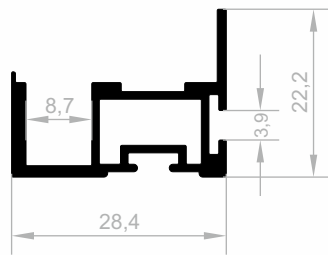

Sliding Cover Series Profiles (VEGA)

***Your solution partner in
Aluminum profile with its state-of-the-art
production infrastructure.***

Sliding Cover Series Profiles (VEGA)

Dimensions Height Profile: 4600 mm - 4900 mm - 6000 mm

JM 10037
SIDE HANDLE STANDARD
 WEIGHT : 0,352 kg/m

JM 10042
WIDE SIDE HANDLE
 WEIGHT : 0,544 kg/m

JM 10038
UPPER LOWER CONNECTION
 WEIGHT : 0,406 kg/m

JM 10039
MIDDLE CONNECTION
 WEIGHT : 0,264 kg/m

JM 10040
BOTTOM RAIL
 WEIGHT : 0,295 kg/m

JM 10041
BOTTOM RAIL
 WEIGHT : 0,357 kg/m

Sliding Cover Series Profiles (VEGA)

Dimensions Height Profile: 4600 mm - 4900 mm - 6000 mm

JM 6272
WIDE UPPER LOWER CONNECTION
 WEIGHT : 0,905 kg/m

JM 6268
MIDDLE CONNECTION
 WEIGHT : 0,240 kg/m