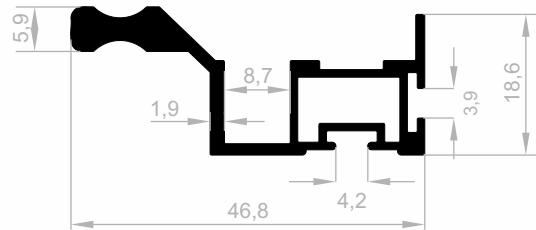

Sliding Cover Series Profiles (VEGA)

***Your solution partner in
Aluminum profile with its state-of-the-art
production infrastructure.***

Sliding Cover Series Profiles (VEGA)

Dimensions Height Profile: 4600 mm - 4900 mm - 6000 mm

JM 10037
SIDE HANDLE STANDARD
 WEIGHT : 0,352 kg/m

JM 10042
WIDE SIDE HANDLE
 WEIGHT : 0,544 kg/m

JM 10038
UPPER LOWER CONNECTION
 WEIGHT : 0,406 kg/m

JM 10039
MIDDLE CONNECTION
 WEIGHT : 0,264 kg/m

JM 10040
BOTTOM RAIL
 WEIGHT : 0,295 kg/m

JM 10041
BOTTOM RAIL
 WEIGHT : 0,357 kg/m

Sliding Cover Series Profiles (VEGA)

Dimensions Height Profile: 4600 mm - 4900 mm - 6000 mm

JM 6272
WIDE UPPER LOWER CONNECTION
 WEIGHT : 0,905 kg/m

JM 6268
MIDDLE CONNECTION
 WEIGHT : 0,240 kg/m