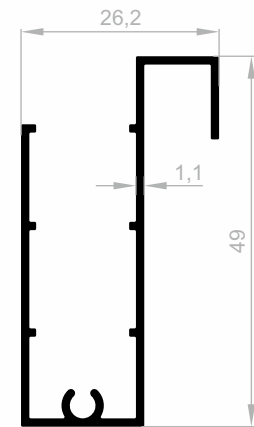

Sliding Cover Series Profiles (VEGA)

***Your solution partner in
Aluminum profile with its state-of-the-art
production infrastructure.***

Sliding Cover Series Profiles (VEGA)

Dimensions Height Profile: 4600 mm - 4900 mm - 6000 mm

JM 10037
SIDE HANDLE STANDARD
 WEIGHT : 0,352 kg/m

JM 10042
WIDE SIDE HANDLE
 WEIGHT : 0,544 kg/m

JM 10038
UPPER LOWER CONNECTION
 WEIGHT : 0,406 kg/m

JM 10039
MIDDLE CONNECTION
 WEIGHT : 0,264 kg/m

JM 10040
BOTTOM RAIL
 WEIGHT : 0,295 kg/m

JM 10041
BOTTOM RAIL
 WEIGHT : 0,357 kg/m

Sliding Cover Series Profiles (VEGA)

Dimensions Height Profile: 4600 mm - 4900 mm - 6000 mm

JM 6272
WIDE UPPER LOWER CONNECTION
 WEIGHT : 0,905 kg/m

JM 6268
MIDDLE CONNECTION
 WEIGHT : 0,240 kg/m

JM 6270
NARROW SIDE HANDLE
 WEIGHT : 0,250 kg/m

JM 6269
WIDE SIDE HANDLE
 WEIGHT : 0,380 kg/m

JM 6054
LONG HANDLE
 WEIGHT : 0,254 kg/m

JM 6271
SIDE HANDLE
 WEIGHT : 0,355 kg/m

***Your solution partner in
Aluminum profile with its state-of-the-art
production infrastructure.***