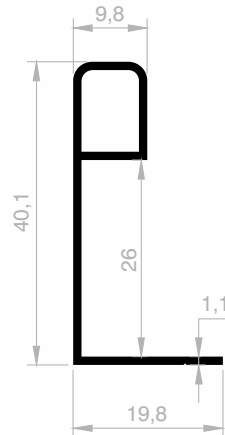

Sliding Cover Series Profiles (VEGA)

***Your solution partner in
Aluminum profile with its state-of-the-art
production infrastructure.***

Sliding Cover Series Profiles (VEGA)

Dimensions Height Profile: 4600 mm - 4900 mm - 6000 mm

JM 10037
SIDE HANDLE STANDARD
 WEIGHT : 0,352 kg/m

JM 10042
WIDE SIDE HANDLE
 WEIGHT : 0,544 kg/m

JM 10038
UPPER LOWER CONNECTION
 WEIGHT : 0,406 kg/m

JM 10039
MIDDLE CONNECTION
 WEIGHT : 0,264 kg/m

JM 10040
BOTTOM RAIL
 WEIGHT : 0,295 kg/m

JM 10041
BOTTOM RAIL
 WEIGHT : 0,357 kg/m

Sliding Cover Series Profiles (VEGA)

Dimensions Height Profile: 4600 mm - 4900 mm - 6000 mm

JM 6272
WIDE UPPER LOWER CONNECTION
 WEIGHT : 0,905 kg/m

JM 6268
MIDDLE CONNECTION
 WEIGHT : 0,240 kg/m

JM 6270
NARROW SIDE HANDLE
 WEIGHT : 0,250 kg/m

JM 6269
WIDE SIDE HANDLE
 WEIGHT : 0,380 kg/m

JM 6054
LONG HANDLE
 WEIGHT : 0,254 kg/m

JM 6271
SIDE HANDLE
 WEIGHT : 0,355 kg/m

***Your solution partner in
Aluminum profile with its state-of-the-art
production infrastructure.***