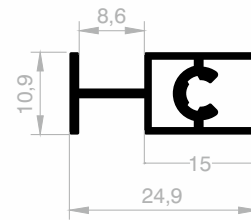

Sliding Cover Series Profiles (VEGA)

***Your solution partner in
Aluminum profile with its state-of-the-art
production infrastructure.***

Sliding Cover Series Profiles (VEGA)

Dimensions Height Profile: 4600 mm - 4900 mm - 6000 mm

JM 10037
SIDE HANDLE STANDARD
 WEIGHT : 0,352 kg/m

JM 10042
WIDE SIDE HANDLE
 WEIGHT : 0,544 kg/m

JM 10038
UPPER LOWER CONNECTION
 WEIGHT : 0,406 kg/m

JM 10039
MIDDLE CONNECTION
 WEIGHT : 0,264 kg/m

JM 10040
BOTTOM RAIL
 WEIGHT : 0,295 kg/m

JM 10041
BOTTOM RAIL
 WEIGHT : 0,357 kg/m

Sliding Cover Series Profiles (VEGA)

Dimensions Height Profile: 4600 mm - 4900 mm - 6000 mm

JM 6272
WIDE UPPER LOWER CONNECTION
 WEIGHT : 0,905 kg/m

JM 6268
MIDDLE CONNECTION
 WEIGHT : 0,240 kg/m

JM 6270
NARROW SIDE HANDLE
 WEIGHT : 0,250 kg/m

JM 6269
WIDE SIDE HANDLE
 WEIGHT : 0,380 kg/m

JM 6054
LONG HANDLE
 WEIGHT : 0,254 kg/m

JM 6271
SIDE HANDLE
 WEIGHT : 0,355 kg/m

***Your solution partner in
Aluminum profile with its state-of-the-art
production infrastructure.***