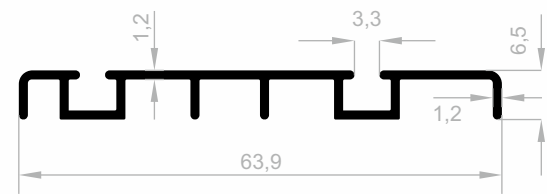

Sliding Cover Series Profiles (VEGA)

***Your solution partner in
Aluminum profile with its state-of-the-art
production infrastructure.***

Sliding Cover Series Profiles (VEGA)

Dimensions Height Profile: 4600 mm - 4900 mm - 6000 mm

JM 10037
SIDE HANDLE STANDARD
 WEIGHT : 0,352 kg/m

JM 10042
WIDE SIDE HANDLE
 WEIGHT : 0,544 kg/m

JM 10038
UPPER LOWER CONNECTION
 WEIGHT : 0,406 kg/m

JM 10039
MIDDLE CONNECTION
 WEIGHT : 0,264 kg/m

JM 10040
BOTTOM RAIL
 WEIGHT : 0,295 kg/m

JM 10041
BOTTOM RAIL
 WEIGHT : 0,357 kg/m

Sliding Cover Series Profiles (VEGA)

Dimensions Height Profile: 4600 mm - 4900 mm - 6000 mm

JM 6272
WIDE UPPER LOWER CONNECTION
 WEIGHT : 0,905 kg/m

JM 6268
MIDDLE CONNECTION
 WEIGHT : 0,240 kg/m

JM 6270
NARROW SIDE HANDLE
 WEIGHT : 0,250 kg/m

JM 6269
WIDE SIDE HANDLE
 WEIGHT : 0,380 kg/m

JM 6054
LONG HANDLE
 WEIGHT : 0,254 kg/m

JM 6271
SIDE HANDLE
 WEIGHT : 0,355 kg/m

***Your solution partner in
Aluminum profile with its state-of-the-art
production infrastructure.***