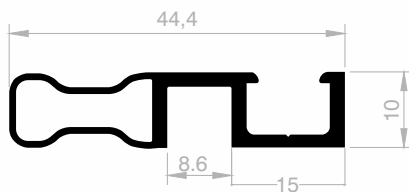

Sliding Cover Series Profiles (VEGA)

***Your solution partner in
Aluminum profile with its state-of-the-art
production infrastructure.***

Sliding Cover Series Profiles (VEGA)

Dimensions Height Profile: 4600 mm - 4900 mm - 6000 mm

JM 10037
SIDE HANDLE STANDARD
 WEIGHT : 0,352 kg/m

JM 10042
WIDE SIDE HANDLE
 WEIGHT : 0,544 kg/m

JM 10038
UPPER LOWER CONNECTION
 WEIGHT : 0,406 kg/m

JM 10039
MIDDLE CONNECTION
 WEIGHT : 0,264 kg/m

JM 10040
BOTTOM RAIL
 WEIGHT : 0,295 kg/m

JM 10041
BOTTOM RAIL
 WEIGHT : 0,357 kg/m

Sliding Cover Series Profiles (VEGA)

Dimensions Height Profile: 4600 mm - 4900 mm - 6000 mm

JM 6272
WIDE UPPER LOWER CONNECTION
 WEIGHT : 0,905 kg/m

JM 6268
MIDDLE CONNECTION
 WEIGHT : 0,240 kg/m

JM 6270
NARROW SIDE HANDLE
 WEIGHT : 0,250 kg/m

JM 6269
WIDE SIDE HANDLE
 WEIGHT : 0,380 kg/m

JM 6054
LONG HANDLE
 WEIGHT : 0,254 kg/m

JM 6271
SIDE HANDLE
 WEIGHT : 0,355 kg/m

***Your solution partner in
Aluminum profile with its state-of-the-art
production infrastructure.***