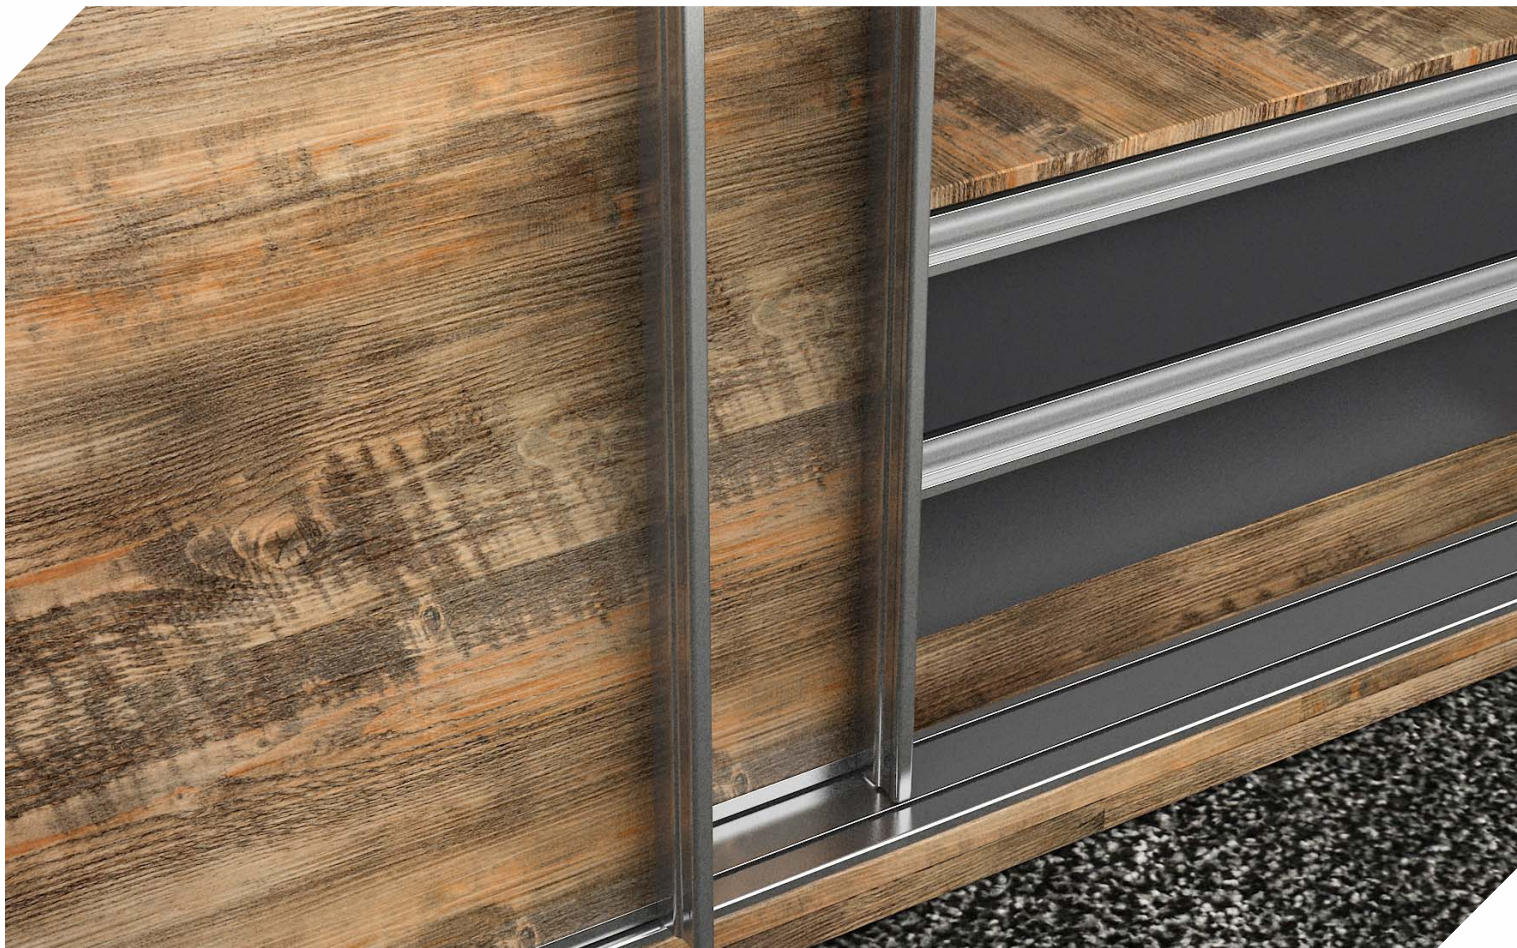

Sliding Cover Series Profiles (VEGA)

***Your solution partner in
Aluminum profile with its state-of-the-art
production infrastructure.***

Sliding Cover Series Profiles (VEGA)

Dimensions Height Profile: 4600 mm - 4900 mm - 6000 mm

JM 10041
BOTTOM RAIL
 WEIGHT : 0,357 kg/m

Sliding Cover Series Profiles (VEGA)

Dimensions Height Profile: 4600 mm - 4900 mm - 6000 mm

JM 6272
WIDE UPPER LOWER CONNECTION
 WEIGHT : 0,905 kg/m

JM 6268
MIDDLE CONNECTION
 WEIGHT : 0,240 kg/m