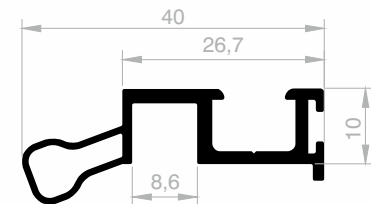

Sliding Cover Series Profiles (VEGA)

***Your solution partner in
Aluminum profile with its state-of-the-art
production infrastructure.***

Sliding Cover Series Profiles (VEGA)

Dimensions Height Profile: 4600 mm - 4900 mm - 6000 mm

JM 10037
SIDE HANDLE STANDARD
 WEIGHT : 0,352 kg/m

JM 10042
WIDE SIDE HANDLE
 WEIGHT : 0,544 kg/m

JM 10038
UPPER LOWER CONNECTION
 WEIGHT : 0,406 kg/m

JM 10039
MIDDLE CONNECTION
 WEIGHT : 0,264 kg/m

JM 10040
BOTTOM RAIL
 WEIGHT : 0,295 kg/m

JM 10041
BOTTOM RAIL
 WEIGHT : 0,357 kg/m

Sliding Cover Series Profiles (VEGA)

Dimensions Height Profile: 4600 mm - 4900 mm - 6000 mm

JM 6272
WIDE UPPER LOWER CONNECTION
 WEIGHT : 0,905 kg/m

JM 6268
MIDDLE CONNECTION
 WEIGHT : 0,240 kg/m

JM 6270
NARROW SIDE HANDLE
 WEIGHT : 0,250 kg/m

JM 6269
WIDE SIDE HANDLE
 WEIGHT : 0,380 kg/m

JM 6054
LONG HANDLE
 WEIGHT : 0,254 kg/m

JM 6271
SIDE HANDLE
 WEIGHT : 0,355 kg/m

***Your solution partner in
Aluminum profile with its state-of-the-art
production infrastructure.***