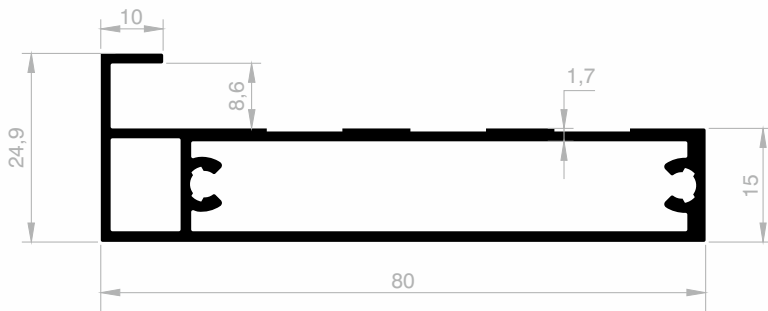

Sliding Cover Series Profiles (VEGA)

***Your solution partner in
Aluminum profile with its state-of-the-art
production infrastructure.***

Sliding Cover Series Profiles (VEGA)

Dimensions Height Profile: 4600 mm - 4900 mm - 6000 mm

JM 10037
SIDE HANDLE STANDARD
 WEIGHT : 0,352 kg/m

JM 10042
WIDE SIDE HANDLE
 WEIGHT : 0,544 kg/m

JM 10038
UPPER LOWER CONNECTION
 WEIGHT : 0,406 kg/m

JM 10039
MIDDLE CONNECTION
 WEIGHT : 0,264 kg/m

JM 10040
BOTTOM RAIL
 WEIGHT : 0,295 kg/m

JM 10041
BOTTOM RAIL
 WEIGHT : 0,357 kg/m

Sliding Cover Series Profiles (VEGA)

Dimensions Height Profile: 4600 mm - 4900 mm - 6000 mm

JM 6272
WIDE UPPER LOWER CONNECTION
 WEIGHT : 0,905 kg/m

JM 6268
MIDDLE CONNECTION
 WEIGHT : 0,240 kg/m