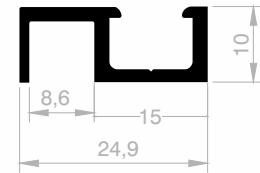

JM 10037
SIDE HANDLE STANDARD
 WEIGHT : 0,352 kg/m

JM 10042
WIDE SIDE HANDLE
 WEIGHT : 0,544 kg/m

JM 10038
UPPER LOWER CONNECTION
 WEIGHT : 0,406 kg/m

JM 10039
MIDDLE CONNECTION
 WEIGHT : 0,264 kg/m

JM 10040
BOTTOM RAIL
 WEIGHT : 0,295 kg/m

JM 10041
BOTTOM RAIL
 WEIGHT : 0,357 kg/m

Sliding Cover Series Profiles (VEGA)

Dimensions Height Profile: 4600 mm - 4900 mm - 6000 mm

JM 6272
WIDE UPPER LOWER CONNECTION
 WEIGHT : 0,905 kg/m

JM 6268
MIDDLE CONNECTION
 WEIGHT : 0,240 kg/m

JM 6270
NARROW SIDE HANDLE
 WEIGHT : 0,250 kg/m

JM 6269
WIDE SIDE HANDLE
 WEIGHT : 0,380 kg/m

JM 6054
LONG HANDLE
 WEIGHT : 0,254 kg/m

JM 6271
SIDE HANDLE
 WEIGHT : 0,355 kg/m

***Your solution partner in
Aluminum profile with its state-of-the-art
production infrastructure.***