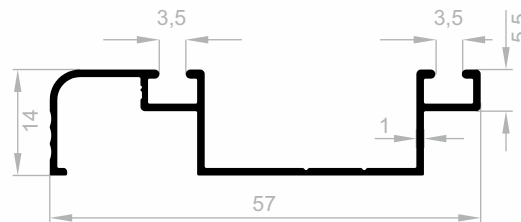

JM 10037
SIDE HANDLE STANDARD
 WEIGHT : 0,352 kg/m

JM 10042
WIDE SIDE HANDLE
 WEIGHT : 0,544 kg/m

JM 10038
UPPER LOWER CONNECTION
 WEIGHT : 0,406 kg/m

JM 10039
MIDDLE CONNECTION
 WEIGHT : 0,264 kg/m

JM 10040
BOTTOM RAIL
 WEIGHT : 0,295 kg/m

JM 10041
BOTTOM RAIL
 WEIGHT : 0,357 kg/m

Sliding Cover Series Profiles (VEGA)

Dimensions Height Profile: 4600 mm - 4900 mm - 6000 mm

JM 6272
WIDE UPPER LOWER CONNECTION
 WEIGHT : 0,905 kg/m

JM 6268
MIDDLE CONNECTION
 WEIGHT : 0,240 kg/m

JM 6270
NARROW SIDE HANDLE
 WEIGHT : 0,250 kg/m

JM 6269
WIDE SIDE HANDLE
 WEIGHT : 0,380 kg/m

JM 6054
LONG HANDLE
 WEIGHT : 0,254 kg/m

JM 6271
SIDE HANDLE
 WEIGHT : 0,355 kg/m

***Your solution partner in
Aluminum profile with its state-of-the-art
production infrastructure.***