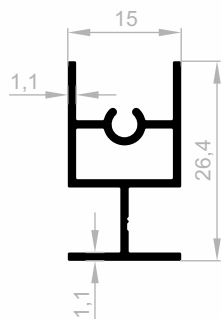

Sliding Cover Series Profiles (VEGA)

***Your solution partner in
Aluminum profile with its state-of-the-art
production infrastructure.***

Sliding Cover Series Profiles (VEGA)

Dimensions Height Profile: 4600 mm - 4900 mm - 6000 mm

JM 10037
SIDE HANDLE STANDARD
 WEIGHT : 0,352 kg/m

JM 10042
WIDE SIDE HANDLE
 WEIGHT : 0,544 kg/m

JM 10038
UPPER LOWER CONNECTION
 WEIGHT : 0,406 kg/m

JM 10039
MIDDLE CONNECTION
 WEIGHT : 0,264 kg/m

JM 10040
BOTTOM RAIL
 WEIGHT : 0,295 kg/m

JM 10041
BOTTOM RAIL
 WEIGHT : 0,357 kg/m

Sliding Cover Series Profiles (VEGA)

Dimensions Height Profile: 4600 mm - 4900 mm - 6000 mm

JM 6272
WIDE UPPER LOWER CONNECTION
 WEIGHT : 0,905 kg/m

JM 6268
MIDDLE CONNECTION
 WEIGHT : 0,240 kg/m

JM 6270
NARROW SIDE HANDLE
 WEIGHT : 0,250 kg/m

JM 6269
WIDE SIDE HANDLE
 WEIGHT : 0,380 kg/m

JM 6054
LONG HANDLE
 WEIGHT : 0,254 kg/m

JM 6271
SIDE HANDLE
 WEIGHT : 0,355 kg/m

***Your solution partner in
Aluminum profile with its state-of-the-art
production infrastructure.***