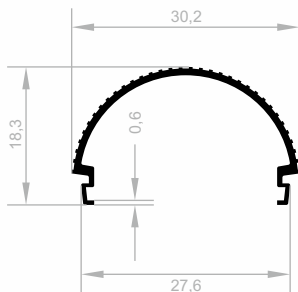

## LED LIGHTING PROFILES

Dimensions Height Profile: 2500 mm - 2700 mm - 3000 mm

**J 1913**  
**LED LIGHTING PROFILES**  
WEIGHT : 0,575 kg/m

**J 1982**  
**LED LIGHTING PROFILES**  
WEIGHT : 0,192 kg/m

**J 8548**  
**LED LIGHTING PROFILES**  
WEIGHT : 0,256 kg/m

**J 2801**  
**LED LIGHTING PROFILES**  
WEIGHT : 0,149 kg/m

## LED LIGHTING PROFILES

Dimensions Height Profile: 2500 mm - 2700 mm - 3000 mm

**J 1592**  
LED LIGHTING PROFILES  
WEIGHT : 0,068 kg/m

**J 1593**  
LED LIGHTING PROFILES  
WEIGHT : 0,179 kg/m

**J 1191**  
LED LIGHTING PROFILES  
WEIGHT : 0,214 kg/m

**J 1610**  
LED LIGHTING PROFILES  
WEIGHT : 0,149 kg/m

**J 1613**  
LED LIGHTING PROFILES  
WEIGHT : 0,245 kg/m

**J 2008**  
LED LIGHTING PROFILES  
WEIGHT : 0,125 kg/m

**J 3235**  
LED LIGHTING PROFILES  
WEIGHT : 0,148 kg/m