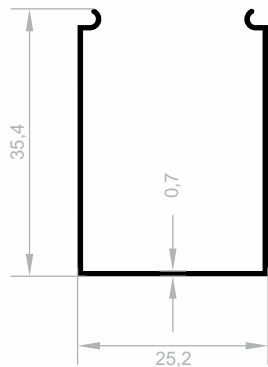

## LED LIGHTING PROFILES

Dimensions Height Profile: 2500 mm - 2700 mm - 3000 mm

**J 1948**  
**LED LIGHTING PROFILES**  
WEIGHT : 0,938 kg/m

**J 2002**  
**LED LIGHTING PROFILES**  
WEIGHT : 1,079 kg/m

**J 2164**  
**LED LIGHTING PROFILES**  
WEIGHT : 0,458 kg/m

**J 2163**  
**LED LIGHTING PROFILES**  
WEIGHT : 0,358 kg/m

## LED LIGHTING PROFILES

Dimensions Height Profile: 2500 mm - 2700 mm - 3000 mm

**J 1913**  
**LED LIGHTING PROFILES**  
WEIGHT : 0,575 kg/m

**J 1982**  
**LED LIGHTING PROFILES**  
WEIGHT : 0,192 kg/m

**J 8548**  
**LED LIGHTING PROFILES**  
WEIGHT : 0,256 kg/m

## LED LIGHTING PROFILES

Dimensions Height Profile: 2500 mm - 2700 mm - 3000 mm

**J 1592**  
LED LIGHTING PROFILES  
WEIGHT : 0,068 kg/m

**J 1593**  
LED LIGHTING PROFILES  
WEIGHT : 0,179 kg/m

**J 1191**  
LED LIGHTING PROFILES  
WEIGHT : 0,214 kg/m