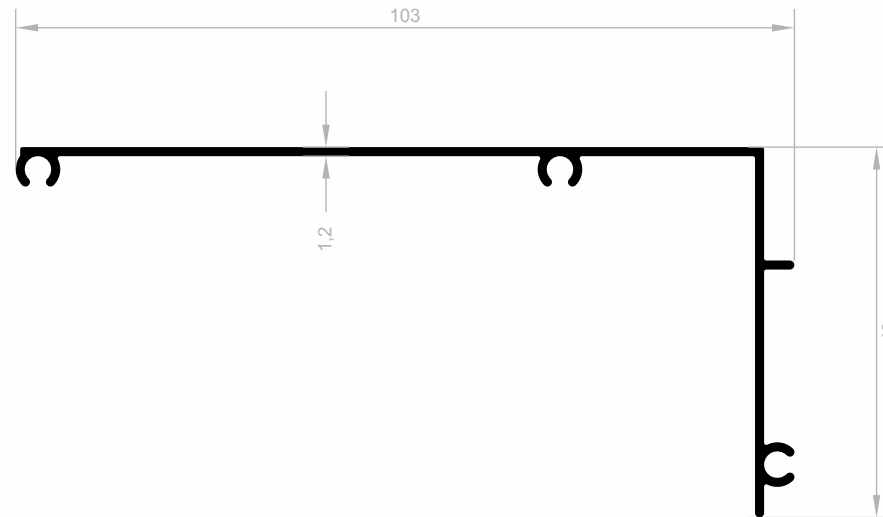

## LED LIGHTING PROFILES

Dimensions Height Profile: 2500 mm - 2700 mm - 3000 mm

**J 1948**  
**LED LIGHTING PROFILES**  
WEIGHT : 0,938 kg/m

**J 2002**  
**LED LIGHTING PROFILES**  
WEIGHT : 1,079 kg/m

**J 2164**  
**LED LIGHTING PROFILES**  
WEIGHT : 0,458 kg/m

**J 2163**  
**LED LIGHTING PROFILES**  
WEIGHT : 0,358 kg/m

## LED LIGHTING PROFILES

Dimensions Height Profile: 2500 mm - 2700 mm - 3000 mm

**J 1913**  
**LED LIGHTING PROFILES**  
WEIGHT : 0,575 kg/m

**J 1982**  
**LED LIGHTING PROFILES**  
WEIGHT : 0,192 kg/m

**J 8548**  
**LED LIGHTING PROFILES**  
WEIGHT : 0,256 kg/m

## LED LIGHTING PROFILES

Dimensions Height Profile: 2500 mm - 2700 mm - 3000 mm

**J 1592**  
LED LIGHTING PROFILES  
WEIGHT : 0,068 kg/m

**J 1593**  
LED LIGHTING PROFILES  
WEIGHT : 0,179 kg/m

**J 1191**  
LED LIGHTING PROFILES  
WEIGHT : 0,214 kg/m