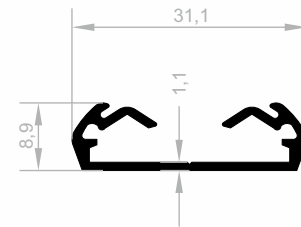

## LED LIGHTING PROFILES

Dimensions Height Profile: 2500 mm - 2700 mm - 3000 mm

**J 1913**  
**LED LIGHTING PROFILES**  
WEIGHT : 0,575 kg/m

**J 1982**  
**LED LIGHTING PROFILES**  
WEIGHT : 0,192 kg/m

**J 8548**  
**LED LIGHTING PROFILES**  
WEIGHT : 0,256 kg/m

## LED LIGHTING PROFILES

Dimensions Height Profile: 2500 mm - 2700 mm - 3000 mm

**J 1592**  
LED LIGHTING PROFILES  
WEIGHT : 0,068 kg/m

**J 1593**  
LED LIGHTING PROFILES  
WEIGHT : 0,179 kg/m

**J 1191**  
LED LIGHTING PROFILES  
WEIGHT : 0,214 kg/m