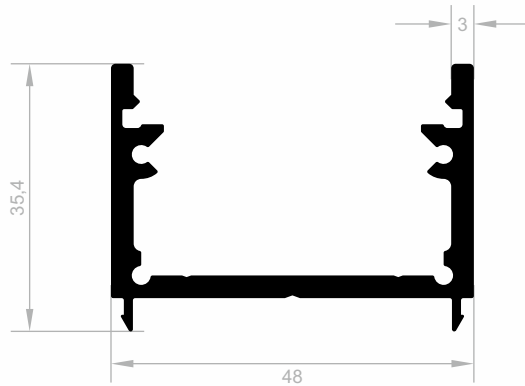

## LED LIGHTING PROFILES

Dimensions Height Profile: 2500 mm - 2700 mm - 3000 mm

**J 1948**  
**LED LIGHTING PROFILES**  
WEIGHT : 0,938 kg/m

**J 2002**  
**LED LIGHTING PROFILES**  
WEIGHT : 1,079 kg/m

**J 2164**  
**LED LIGHTING PROFILES**  
WEIGHT : 0,458 kg/m

**J 2163**  
**LED LIGHTING PROFILES**  
WEIGHT : 0,358 kg/m

## LED LIGHTING PROFILES

Dimensions Height Profile: 2500 mm - 2700 mm - 3000 mm

**J 1913**  
**LED LIGHTING PROFILES**  
WEIGHT : 0,575 kg/m

**J 1982**  
**LED LIGHTING PROFILES**  
WEIGHT : 0,192 kg/m

**J 8548**  
**LED LIGHTING PROFILES**  
WEIGHT : 0,256 kg/m

## LED LIGHTING PROFILES

Dimensions Height Profile: 2500 mm - 2700 mm - 3000 mm

**J 1592**  
LED LIGHTING PROFILES  
WEIGHT : 0,068 kg/m

**J 1593**  
LED LIGHTING PROFILES  
WEIGHT : 0,179 kg/m

**J 1191**  
LED LIGHTING PROFILES  
WEIGHT : 0,214 kg/m