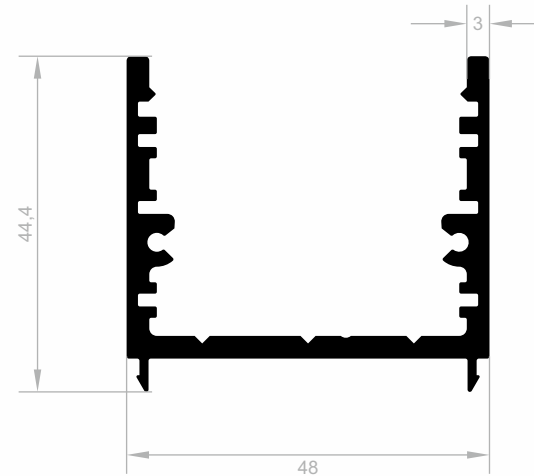

## LED LIGHTING PROFILES

Dimensions Height Profile: 2500 mm - 2700 mm - 3000 mm

**J 1948**  
**LED LIGHTING PROFILES**  
WEIGHT : 0,938 kg/m

**J 2002**  
**LED LIGHTING PROFILES**  
WEIGHT : 1,079 kg/m

**J 2164**  
**LED LIGHTING PROFILES**  
WEIGHT : 0,458 kg/m

## LED LIGHTING PROFILES

Dimensions Height Profile: 2500 mm - 2700 mm - 3000 mm

**J 1913**  
**LED LIGHTING PROFILES**  
WEIGHT : 0,575 kg/m

**J 1982**  
**LED LIGHTING PROFILES**  
WEIGHT : 0,192 kg/m

**J 8548**  
**LED LIGHTING PROFILES**  
WEIGHT : 0,256 kg/m

## LED LIGHTING PROFILES

Dimensions Height Profile: 2500 mm - 2700 mm - 3000 mm

**J 1592**  
LED LIGHTING PROFILES  
WEIGHT : 0,068 kg/m

**J 1593**  
LED LIGHTING PROFILES  
WEIGHT : 0,179 kg/m

**J 1191**  
LED LIGHTING PROFILES  
WEIGHT : 0,214 kg/m