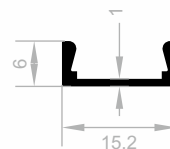

## LED LIGHTING PROFILES

Dimensions Height Profile: 2500 mm - 2700 mm - 3000 mm

**J 1913**  
**LED LIGHTING PROFILES**  
WEIGHT : 0,575 kg/m

**J 1982**  
**LED LIGHTING PROFILES**  
WEIGHT : 0,192 kg/m

**J 8548**  
**LED LIGHTING PROFILES**  
WEIGHT : 0,256 kg/m

## LED LIGHTING PROFILES

Dimensions Height Profile: 2500 mm - 2700 mm - 3000 mm

**J 1592**  
LED LIGHTING PROFILES  
WEIGHT : 0,068 kg/m

**J 1593**  
LED LIGHTING PROFILES  
WEIGHT : 0,179 kg/m

**J 1191**  
LED LIGHTING PROFILES  
WEIGHT : 0,214 kg/m

**J 1610**  
LED LIGHTING PROFILES  
WEIGHT : 0,149 kg/m

**J 1613**  
LED LIGHTING PROFILES  
WEIGHT : 0,245 kg/m

**J 2008**  
LED LIGHTING PROFILES  
WEIGHT : 0,125 kg/m

**J 3235**  
LED LIGHTING PROFILES  
WEIGHT : 0,148 kg/m