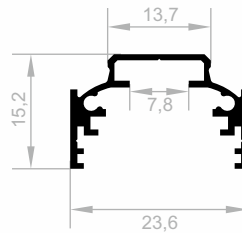

## LED LIGHTING PROFILES

Dimensions Height Profile: 2500 mm - 2700 mm - 3000 mm

**J 1948**  
**LED LIGHTING PROFILES**  
WEIGHT : 0,938 kg/m

**J 2002**  
**LED LIGHTING PROFILES**  
WEIGHT : 1,079 kg/m

**J 2164**  
**LED LIGHTING PROFILES**  
WEIGHT : 0,458 kg/m

## LED LIGHTING PROFILES

Dimensions Height Profile: 2500 mm - 2700 mm - 3000 mm

**J 1913**  
**LED LIGHTING PROFILES**  
WEIGHT : 0,575 kg/m

**J 1982**  
**LED LIGHTING PROFILES**  
WEIGHT : 0,192 kg/m

**J 8548**  
**LED LIGHTING PROFILES**  
WEIGHT : 0,256 kg/m

**J 2801**  
**LED LIGHTING PROFILES**  
WEIGHT : 0,149 kg/m

## LED LIGHTING PROFILES

Dimensions Height Profile: 2500 mm - 2700 mm - 3000 mm

**J 1592**  
LED LIGHTING PROFILES  
WEIGHT : 0,068 kg/m

**J 1593**  
LED LIGHTING PROFILES  
WEIGHT : 0,179 kg/m

**J 1191**  
LED LIGHTING PROFILES  
WEIGHT : 0,214 kg/m