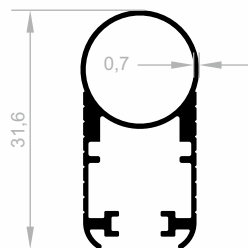

## LED LIGHTING PROFILES

Dimensions Height Profile: 2500 mm - 2700 mm - 3000 mm

**J 1948**  
**LED LIGHTING PROFILES**  
WEIGHT : 0,938 kg/m

**J 2002**  
**LED LIGHTING PROFILES**  
WEIGHT : 1,079 kg/m

**J 2164**  
**LED LIGHTING PROFILES**  
WEIGHT : 0,458 kg/m

## LED LIGHTING PROFILES

Dimensions Height Profile: 2500 mm - 2700 mm - 3000 mm

**J 1913**  
**LED LIGHTING PROFILES**  
WEIGHT : 0,575 kg/m

**J 1982**  
**LED LIGHTING PROFILES**  
WEIGHT : 0,192 kg/m

**J 8548**  
**LED LIGHTING PROFILES**  
WEIGHT : 0,256 kg/m

**J 2801**  
**LED LIGHTING PROFILES**  
WEIGHT : 0,149 kg/m

## LED LIGHTING PROFILES

Dimensions Height Profile: 2500 mm - 2700 mm - 3000 mm

**J 1592**  
LED LIGHTING PROFILES  
WEIGHT : 0,068 kg/m

**J 1593**  
LED LIGHTING PROFILES  
WEIGHT : 0,179 kg/m

**J 1191**  
LED LIGHTING PROFILES  
WEIGHT : 0,214 kg/m