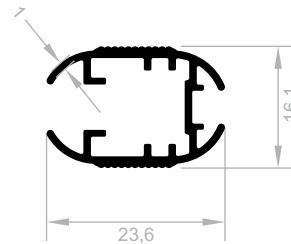

## LED LIGHTING PROFILES

Dimensions Height Profile: 2500 mm - 2700 mm - 3000 mm

**J 1948**  
**LED LIGHTING PROFILES**  
WEIGHT : 0,938 kg/m

**J 2002**  
**LED LIGHTING PROFILES**  
WEIGHT : 1,079 kg/m

**J 2164**  
**LED LIGHTING PROFILES**  
WEIGHT : 0,458 kg/m

## LED LIGHTING PROFILES

Dimensions Height Profile: 2500 mm - 2700 mm - 3000 mm

**J 1913**  
**LED LIGHTING PROFILES**  
WEIGHT : 0,575 kg/m

**J 1982**  
**LED LIGHTING PROFILES**  
WEIGHT : 0,192 kg/m

**J 8548**  
**LED LIGHTING PROFILES**  
WEIGHT : 0,256 kg/m

## LED LIGHTING PROFILES

Dimensions Height Profile: 2500 mm - 2700 mm - 3000 mm

**J 1592**  
LED LIGHTING PROFILES  
WEIGHT : 0,068 kg/m

**J 1593**  
LED LIGHTING PROFILES  
WEIGHT : 0,179 kg/m

**J 1191**  
LED LIGHTING PROFILES  
WEIGHT : 0,214 kg/m

**J 1610**  
LED LIGHTING PROFILES  
WEIGHT : 0,149 kg/m

**J 1613**  
LED LIGHTING PROFILES  
WEIGHT : 0,245 kg/m

**J 2008**  
LED LIGHTING PROFILES  
WEIGHT : 0,125 kg/m

**J 3235**  
LED LIGHTING PROFILES  
WEIGHT : 0,148 kg/m