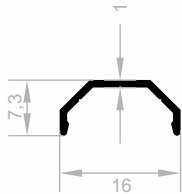

J 1982
LED LIGHTING PROFILES
WEIGHT : 0,192 kg/m

J 1592
LED LIGHTING PROFILES
WEIGHT : 0,068 kg/m