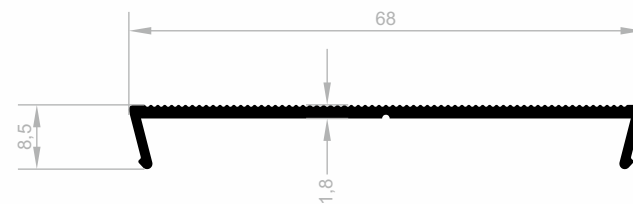

## LED LIGHTING PROFILES

Dimensions Height Profile: 2500 mm - 2700 mm - 3000 mm

**J 1948**  
**LED LIGHTING PROFILES**  
WEIGHT : 0,938 kg/m

**J 2002**  
**LED LIGHTING PROFILES**  
WEIGHT : 1,079 kg/m

**J 2164**  
**LED LIGHTING PROFILES**  
WEIGHT : 0,458 kg/m

## LED LIGHTING PROFILES

Dimensions Height Profile: 2500 mm - 2700 mm - 3000 mm

**J 1913**  
**LED LIGHTING PROFILES**  
WEIGHT : 0,575 kg/m

**J 1982**  
**LED LIGHTING PROFILES**  
WEIGHT : 0,192 kg/m

**J 8548**  
**LED LIGHTING PROFILES**  
WEIGHT : 0,256 kg/m