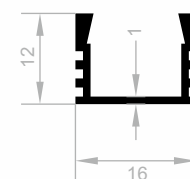

J 2598
LED LIGHTING PROFILES
WEIGHT : 0,141 kg/m