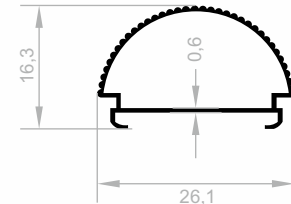

## LED LIGHTING PROFILES

Dimensions Height Profile: 2500 mm - 2700 mm - 3000 mm

**J 1948**  
**LED LIGHTING PROFILES**  
WEIGHT : 0,938 kg/m

**J 2002**  
**LED LIGHTING PROFILES**  
WEIGHT : 1,079 kg/m

**J 2164**  
**LED LIGHTING PROFILES**  
WEIGHT : 0,458 kg/m

## LED LIGHTING PROFILES

Dimensions Height Profile: 2500 mm - 2700 mm - 3000 mm

**J 1913**  
**LED LIGHTING PROFILES**  
WEIGHT : 0,575 kg/m

**J 1982**  
**LED LIGHTING PROFILES**  
WEIGHT : 0,192 kg/m

**J 8548**  
**LED LIGHTING PROFILES**  
WEIGHT : 0,256 kg/m

## LED LIGHTING PROFILES

Dimensions Height Profile: 2500 mm - 2700 mm - 3000 mm

**J 1592**  
LED LIGHTING PROFILES  
WEIGHT : 0,068 kg/m

**J 1593**  
LED LIGHTING PROFILES  
WEIGHT : 0,179 kg/m

**J 1191**  
LED LIGHTING PROFILES  
WEIGHT : 0,214 kg/m

**J 1610**  
LED LIGHTING PROFILES  
WEIGHT : 0,149 kg/m

**J 1613**  
LED LIGHTING PROFILES  
WEIGHT : 0,245 kg/m

**J 2008**  
LED LIGHTING PROFILES  
WEIGHT : 0,125 kg/m

**J 3235**  
LED LIGHTING PROFILES  
WEIGHT : 0,148 kg/m