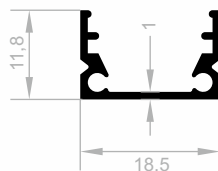

J 3235
LED LIGHTING PROFILES
WEIGHT : 0,148 kg/m