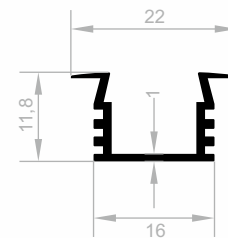

## LED LIGHTING PROFILES

Dimensions Height Profile: 2500 mm - 2700 mm - 3000 mm

**J 1948**  
**LED LIGHTING PROFILES**  
WEIGHT : 0,938 kg/m

**J 2002**  
**LED LIGHTING PROFILES**  
WEIGHT : 1,079 kg/m

**J 2164**  
**LED LIGHTING PROFILES**  
WEIGHT : 0,458 kg/m

## LED LIGHTING PROFILES

Dimensions Height Profile: 2500 mm - 2700 mm - 3000 mm

**J 1913**  
**LED LIGHTING PROFILES**  
WEIGHT : 0,575 kg/m

**J 1982**  
**LED LIGHTING PROFILES**  
WEIGHT : 0,192 kg/m

**J 8548**  
**LED LIGHTING PROFILES**  
WEIGHT : 0,256 kg/m

## LED LIGHTING PROFILES

Dimensions Height Profile: 2500 mm - 2700 mm - 3000 mm

**J 1592**  
LED LIGHTING PROFILES  
WEIGHT : 0,068 kg/m

**J 1593**  
LED LIGHTING PROFILES  
WEIGHT : 0,179 kg/m

**J 1191**  
LED LIGHTING PROFILES  
WEIGHT : 0,214 kg/m