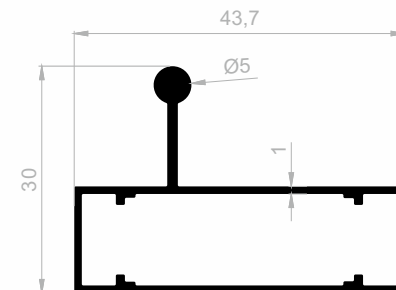

Insect Screen Profiles

***Your solution partner in
Aluminum profile with its state-of-the-art
production infrastructure.***

Insect Screen Profiles

Dimensions Height Profile: 2500 mm - 2700 mm - 3000 mm

J 3522
INSECT SCREEN PROFILES
 WEIGHT : 0,143 kg/m

J 1030
INSECT SCREEN PROFILES
 WEIGHT : 0,130 kg/m

J 1001
INSECT SCREEN PROFILES
 WEIGHT : 0,238 kg/m

J 1027
INSECT SCREEN PROFILES
 WEIGHT : 0,294 kg/m

J 2712
INSECT SCREEN PROFILES
 WEIGHT : 0,127 kg/m

Insect Screen Profiles

Dimensions Height Profile: 2500 mm - 2700 mm - 3000 mm

J 0067
INSECT SCREEN PROFILES
 WEIGHT : 0,271 kg/m

J 5701
INSECT SCREEN PROFILES
 WEIGHT : 0,365 kg/m

J 5702
INSECT SCREEN PROFILES
 WEIGHT : 0,378 kg/m

J 8758
INSECT SCREEN PROFILES
 WEIGHT : 0,514 kg/m

J 8759
INSECT SCREEN PROFILES
 WEIGHT : 0,424 kg/m

***Your solution partner in
Aluminum profile with its state-of-the-art
production infrastructure.***