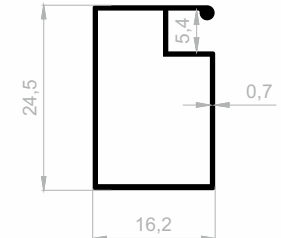

J 3368
INSECT SCREEN PROFILES
WEIGHT : 0,171 kg/m