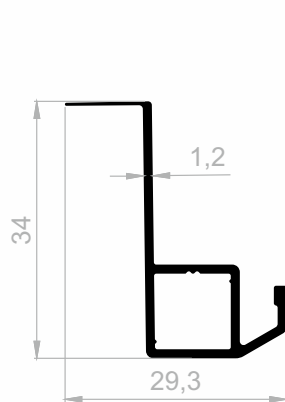

Insect Screen Profiles

***Your solution partner in
Aluminum profile with its state-of-the-art
production infrastructure.***

Insect Screen Profiles

Dimensions Height Profile: 2500 mm - 2700 mm - 3000 mm

J 3522
INSECT SCREEN PROFILES
 WEIGHT : 0,143 kg/m

J 1034
INSECT SCREEN PROFILES
 WEIGHT : 0,165 kg/m

J 3368
INSECT SCREEN PROFILES
 WEIGHT : 0,171 kg/m

J 1031
INSECT SCREEN PROFILES
 WEIGHT : 0,153 kg/m

J 1594
INSECT SCREEN PROFILES
 WEIGHT : 0,120 kg/m

J 1030
INSECT SCREEN PROFILES
 WEIGHT : 0,130 kg/m

J 1001
INSECT SCREEN PROFILES
 WEIGHT : 0,238 kg/m

J 1027
INSECT SCREEN PROFILES
 WEIGHT : 0,294 kg/m

J 2712
INSECT SCREEN PROFILES
 WEIGHT : 0,127 kg/m

Insect Screen Profiles

Dimensions Height Profile: 2500 mm - 2700 mm - 3000 mm

J 0067
INSECT SCREEN PROFILES
 WEIGHT : 0,271 kg/m

J 5701
INSECT SCREEN PROFILES
 WEIGHT : 0,365 kg/m

J 5702
INSECT SCREEN PROFILES
 WEIGHT : 0,378 kg/m