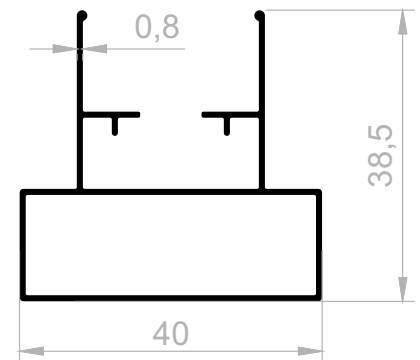

Insect Screen Profiles

***Your solution partner in
Aluminum profile with its state-of-the-art
production infrastructure.***

Insect Screen Profiles

Dimensions Height Profile: 2500 mm - 2700 mm - 3000 mm

J 3522
INSECT SCREEN PROFILES
 WEIGHT : 0,143 kg/m

J 1030
INSECT SCREEN PROFILES
 WEIGHT : 0,130 kg/m

J 1001
INSECT SCREEN PROFILES
 WEIGHT : 0,238 kg/m

J 1027
INSECT SCREEN PROFILES
 WEIGHT : 0,294 kg/m

J 2712
INSECT SCREEN PROFILES
 WEIGHT : 0,127 kg/m

Insect Screen Profiles

Dimensions Height Profile: 2500 mm - 2700 mm - 3000 mm

J 0067
INSECT SCREEN PROFILES
 WEIGHT : 0,271 kg/m

J 5701
INSECT SCREEN PROFILES
 WEIGHT : 0,365 kg/m

J 5702
INSECT SCREEN PROFILES
 WEIGHT : 0,378 kg/m

J 8758
INSECT SCREEN PROFILES
 WEIGHT : 0,514 kg/m

J 8759
INSECT SCREEN PROFILES
 WEIGHT : 0,424 kg/m

***Your solution partner in
Aluminum profile with its state-of-the-art
production infrastructure.***