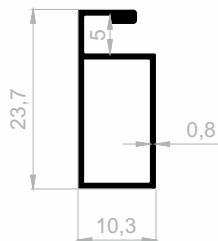

Insect Screen Profiles

***Your solution partner in
Aluminum profile with its state-of-the-art
production infrastructure.***

Insect Screen Profiles

Dimensions Height Profile: 2500 mm - 2700 mm - 3000 mm

J 3522
INSECT SCREEN PROFILES
 WEIGHT : 0,143 kg/m

J 1034
INSECT SCREEN PROFILES
 WEIGHT : 0,165 kg/m

J 3368
INSECT SCREEN PROFILES
 WEIGHT : 0,171 kg/m

J 1031
INSECT SCREEN PROFILES
 WEIGHT : 0,153 kg/m

J 1594
INSECT SCREEN PROFILES
 WEIGHT : 0,120 kg/m

J 1030
INSECT SCREEN PROFILES
 WEIGHT : 0,130 kg/m

J 1001
INSECT SCREEN PROFILES
 WEIGHT : 0,238 kg/m

J 1027
INSECT SCREEN PROFILES
 WEIGHT : 0,294 kg/m

J 2712
INSECT SCREEN PROFILES
 WEIGHT : 0,127 kg/m

Insect Screen Profiles

Dimensions Height Profile: 2500 mm - 2700 mm - 3000 mm

J 0067
INSECT SCREEN PROFILES
 WEIGHT : 0,271 kg/m

J 5701
INSECT SCREEN PROFILES
 WEIGHT : 0,365 kg/m

J 5702
INSECT SCREEN PROFILES
 WEIGHT : 0,378 kg/m