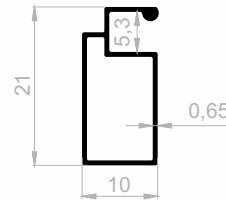

Insect Screen Profiles

Dimensions Height Profile: 2500 mm - 2700 mm - 3000 mm

J 1030
INSECT SCREEN PROFILES
WEIGHT : 0,130 kg/m

J 1001
INSECT SCREEN PROFILES
WEIGHT : 0,238 kg/m