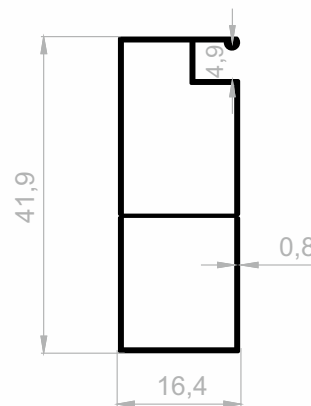

Insect Screen Profiles

***Your solution partner in
Aluminum profile with its state-of-the-art
production infrastructure.***

Insect Screen Profiles

Dimensions Height Profile: 2500 mm - 2700 mm - 3000 mm

J 3522
INSECT SCREEN PROFILES
 WEIGHT : 0,143 kg/m

J 1034
INSECT SCREEN PROFILES
 WEIGHT : 0,165 kg/m

J 3368
INSECT SCREEN PROFILES
 WEIGHT : 0,171 kg/m

J 1031
INSECT SCREEN PROFILES
 WEIGHT : 0,153 kg/m

J 1594
INSECT SCREEN PROFILES
 WEIGHT : 0,120 kg/m

J 1030
INSECT SCREEN PROFILES
 WEIGHT : 0,130 kg/m

J 1001
INSECT SCREEN PROFILES
 WEIGHT : 0,238 kg/m

J 1027
INSECT SCREEN PROFILES
 WEIGHT : 0,294 kg/m

J 2712
INSECT SCREEN PROFILES
 WEIGHT : 0,127 kg/m

Insect Screen Profiles

Dimensions Height Profile: 2500 mm - 2700 mm - 3000 mm

J 0067
INSECT SCREEN PROFILES
 WEIGHT : 0,271 kg/m

J 5701
INSECT SCREEN PROFILES
 WEIGHT : 0,365 kg/m

J 5702
INSECT SCREEN PROFILES
 WEIGHT : 0,378 kg/m