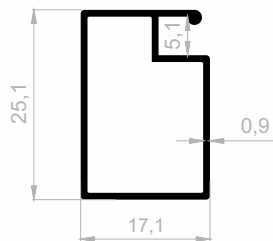

Insect Screen Profiles

***Your solution partner in
Aluminum profile with its state-of-the-art
production infrastructure.***

Insect Screen Profiles

Dimensions Height Profile: 2500 mm - 2700 mm - 3000 mm

J 3522
INSECT SCREEN PROFILES
 WEIGHT : 0,143 kg/m

J 1034
INSECT SCREEN PROFILES
 WEIGHT : 0,165 kg/m

J 3368
INSECT SCREEN PROFILES
 WEIGHT : 0,171 kg/m

J 1031
INSECT SCREEN PROFILES
 WEIGHT : 0,153 kg/m

J 1594
INSECT SCREEN PROFILES
 WEIGHT : 0,120 kg/m

J 1030
INSECT SCREEN PROFILES
 WEIGHT : 0,130 kg/m

J 1001
INSECT SCREEN PROFILES
 WEIGHT : 0,238 kg/m

J 1027
INSECT SCREEN PROFILES
 WEIGHT : 0,294 kg/m

J 2712
INSECT SCREEN PROFILES
 WEIGHT : 0,127 kg/m

Insect Screen Profiles

Dimensions Height Profile: 2500 mm - 2700 mm - 3000 mm

J 0067
INSECT SCREEN PROFILES
 WEIGHT : 0,271 kg/m

J 5701
INSECT SCREEN PROFILES
 WEIGHT : 0,365 kg/m

J 5702
INSECT SCREEN PROFILES
 WEIGHT : 0,378 kg/m