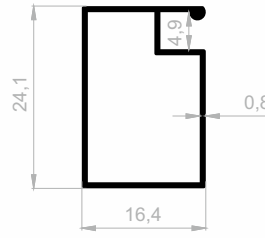

Insect Screen Profiles

***Your solution partner in
Aluminum profile with its state-of-the-art
production infrastructure.***

Insect Screen Profiles

Dimensions Height Profile: 2500 mm - 2700 mm - 3000 mm

J 3522
INSECT SCREEN PROFILES
 WEIGHT : 0,143 kg/m

Insect Screen Profiles

Dimensions Height Profile: 2500 mm - 2700 mm - 3000 mm

J 0067
INSECT SCREEN PROFILES
 WEIGHT : 0,271 kg/m

J 5701
INSECT SCREEN PROFILES
 WEIGHT : 0,365 kg/m

J 5702
INSECT SCREEN PROFILES
 WEIGHT : 0,378 kg/m