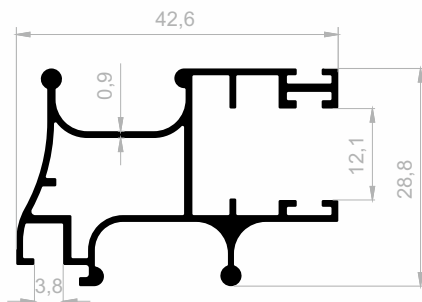

Insect Screen Profiles

***Your solution partner in
Aluminum profile with its state-of-the-art
production infrastructure.***

Insect Screen Profiles

Dimensions Height Profile: 2500 mm - 2700 mm - 3000 mm

J 3522
INSECT SCREEN PROFILES
 WEIGHT : 0,143 kg/m

J 1030
INSECT SCREEN PROFILES
 WEIGHT : 0,130 kg/m

J 1001
INSECT SCREEN PROFILES
 WEIGHT : 0,238 kg/m

J 1027
INSECT SCREEN PROFILES
 WEIGHT : 0,294 kg/m

J 2712
INSECT SCREEN PROFILES
 WEIGHT : 0,127 kg/m

Insect Screen Profiles

Dimensions Height Profile: 2500 mm - 2700 mm - 3000 mm

J 0067
INSECT SCREEN PROFILES
 WEIGHT : 0,271 kg/m

J 5701
INSECT SCREEN PROFILES
 WEIGHT : 0,365 kg/m

J 5702
INSECT SCREEN PROFILES
 WEIGHT : 0,378 kg/m

J 8758
INSECT SCREEN PROFILES
 WEIGHT : 0,514 kg/m

J 8759
INSECT SCREEN PROFILES
 WEIGHT : 0,424 kg/m

***Your solution partner in
Aluminum profile with its state-of-the-art
production infrastructure.***