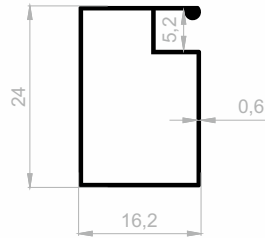

Insect Screen Profiles

***Your solution partner in
Aluminum profile with its state-of-the-art
production infrastructure.***

Insect Screen Profiles

Dimensions Height Profile: 2500 mm - 2700 mm - 3000 mm

J 3522
INSECT SCREEN PROFILES
 WEIGHT : 0,143 kg/m

Insect Screen Profiles

Dimensions Height Profile: 2500 mm - 2700 mm - 3000 mm

J 0067
INSECT SCREEN PROFILES
 WEIGHT : 0,271 kg/m

J 5701
INSECT SCREEN PROFILES
 WEIGHT : 0,365 kg/m

J 5702
INSECT SCREEN PROFILES
 WEIGHT : 0,378 kg/m