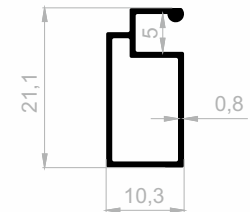

Insect Screen Profiles

***Your solution partner in
Aluminum profile with its state-of-the-art
production infrastructure.***

Insect Screen Profiles

Dimensions Height Profile: 2500 mm - 2700 mm - 3000 mm

J 3522
INSECT SCREEN PROFILES
 WEIGHT : 0,143 kg/m

J 1034
INSECT SCREEN PROFILES
 WEIGHT : 0,165 kg/m

J 3368
INSECT SCREEN PROFILES
 WEIGHT : 0,171 kg/m

J 1031
INSECT SCREEN PROFILES
 WEIGHT : 0,153 kg/m

J 1594
INSECT SCREEN PROFILES
 WEIGHT : 0,120 kg/m

J 1030
INSECT SCREEN PROFILES
 WEIGHT : 0,130 kg/m

J 1001
INSECT SCREEN PROFILES
 WEIGHT : 0,238 kg/m

J 1027
INSECT SCREEN PROFILES
 WEIGHT : 0,294 kg/m

J 2712
INSECT SCREEN PROFILES
 WEIGHT : 0,127 kg/m

Insect Screen Profiles

Dimensions Height Profile: 2500 mm - 2700 mm - 3000 mm

J 0067
INSECT SCREEN PROFILES
 WEIGHT : 0,271 kg/m

J 5701
INSECT SCREEN PROFILES
 WEIGHT : 0,365 kg/m

J 5702
INSECT SCREEN PROFILES
 WEIGHT : 0,378 kg/m