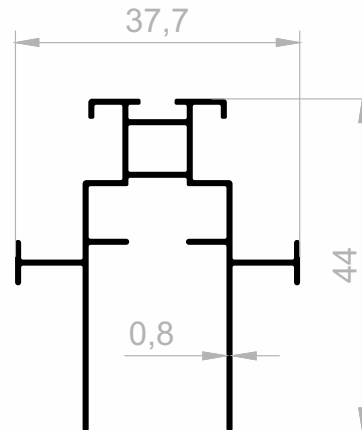

Insect Screen Profiles

***Your solution partner in
Aluminum profile with its state-of-the-art
production infrastructure.***

Insect Screen Profiles

Dimensions Height Profile: 2500 mm - 2700 mm - 3000 mm

J 3522
INSECT SCREEN PROFILES
 WEIGHT : 0,143 kg/m

J 1030
INSECT SCREEN PROFILES
 WEIGHT : 0,130 kg/m

J 1001
INSECT SCREEN PROFILES
 WEIGHT : 0,238 kg/m

J 1027
INSECT SCREEN PROFILES
 WEIGHT : 0,294 kg/m

J 2712
INSECT SCREEN PROFILES
 WEIGHT : 0,127 kg/m

Insect Screen Profiles

Dimensions Height Profile: 2500 mm - 2700 mm - 3000 mm

J 0067
INSECT SCREEN PROFILES
 WEIGHT : 0,271 kg/m

J 5701
INSECT SCREEN PROFILES
 WEIGHT : 0,365 kg/m

J 5702
INSECT SCREEN PROFILES
 WEIGHT : 0,378 kg/m