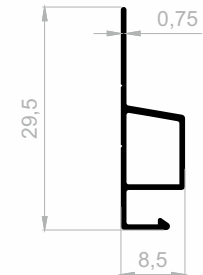

Insect Screen Profiles

***Your solution partner in
Aluminum profile with its state-of-the-art
production infrastructure.***

Insect Screen Profiles

Dimensions Height Profile: 2500 mm - 2700 mm - 3000 mm

J 3522
INSECT SCREEN PROFILES
 WEIGHT : 0,143 kg/m

J 1034
INSECT SCREEN PROFILES
 WEIGHT : 0,165 kg/m

J 3368
INSECT SCREEN PROFILES
 WEIGHT : 0,171 kg/m

J 1031
INSECT SCREEN PROFILES
 WEIGHT : 0,153 kg/m

J 1594
INSECT SCREEN PROFILES
 WEIGHT : 0,120 kg/m

J 1030
INSECT SCREEN PROFILES
 WEIGHT : 0,130 kg/m

J 1001
INSECT SCREEN PROFILES
 WEIGHT : 0,238 kg/m

J 1027
INSECT SCREEN PROFILES
 WEIGHT : 0,294 kg/m

J 2712
INSECT SCREEN PROFILES
 WEIGHT : 0,127 kg/m

Insect Screen Profiles

Dimensions Height Profile: 2500 mm - 2700 mm - 3000 mm

J 0067
INSECT SCREEN PROFILES
 WEIGHT : 0,271 kg/m

J 5701
INSECT SCREEN PROFILES
 WEIGHT : 0,365 kg/m

J 5702
INSECT SCREEN PROFILES
 WEIGHT : 0,378 kg/m